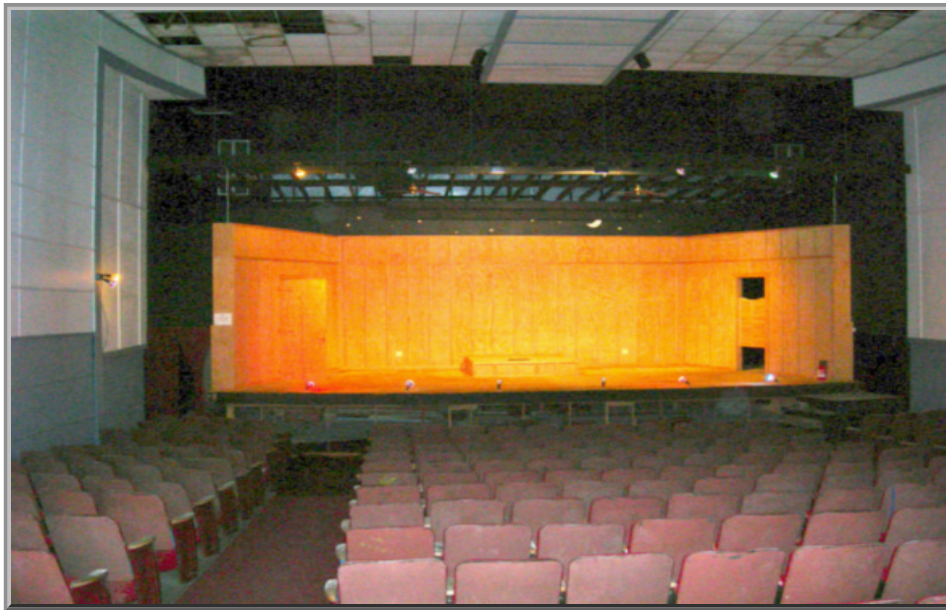

Texas Star REALTY

Presents

719 Walnut Street (Hwy 90), Columbus

Former Theatre In Historic Columbus, Texas Offered at \$185,000

Wow!! What an opportunity to own a piece of Columbus history. Some records state that this theatre was built in 1936, seating 400 persons. The interior consists of 2 levels offering 5142 sq. ft of space. The antique projection equipment is a must see. An entrepreneur would enjoy bringing this theatre back to its original glory. The building could be easily converted into a sorely needed movie theatre, however with a little work, this building could be used for any type of business. In 1996, the building was home to the Columbus Opry, which had Country and Western performances almost every Saturday night. Parking is not an issue, as this parcel includes the vacant lot on the east side of the building. What a wonderful business opportunity!! For further information on this parcel, please contact Nicky or Linda at 979-733-8200, 979-733-4594 or 979-733-6409.

Sq. Ft.:	5142	Exterior:	Other	Sewer:	Yes
Year Built:	1947	Foundation:		Water:	Yes
Stories:	1.5	Fence: %	0	Restrictions:	No
Bedrooms:	None	AC:	Yes	Schools:	CISD
Baths:	2	Range:	No	Taxes:	2643.11
Formal Living:	No	Oven:	No	Warranty:	No
Formal Dining:	No	Fireplace:	No	Pond:	No
Game room:	No	Street:	Paved	Barn:	No
Breakfast area:	No				
Roof:	Other				